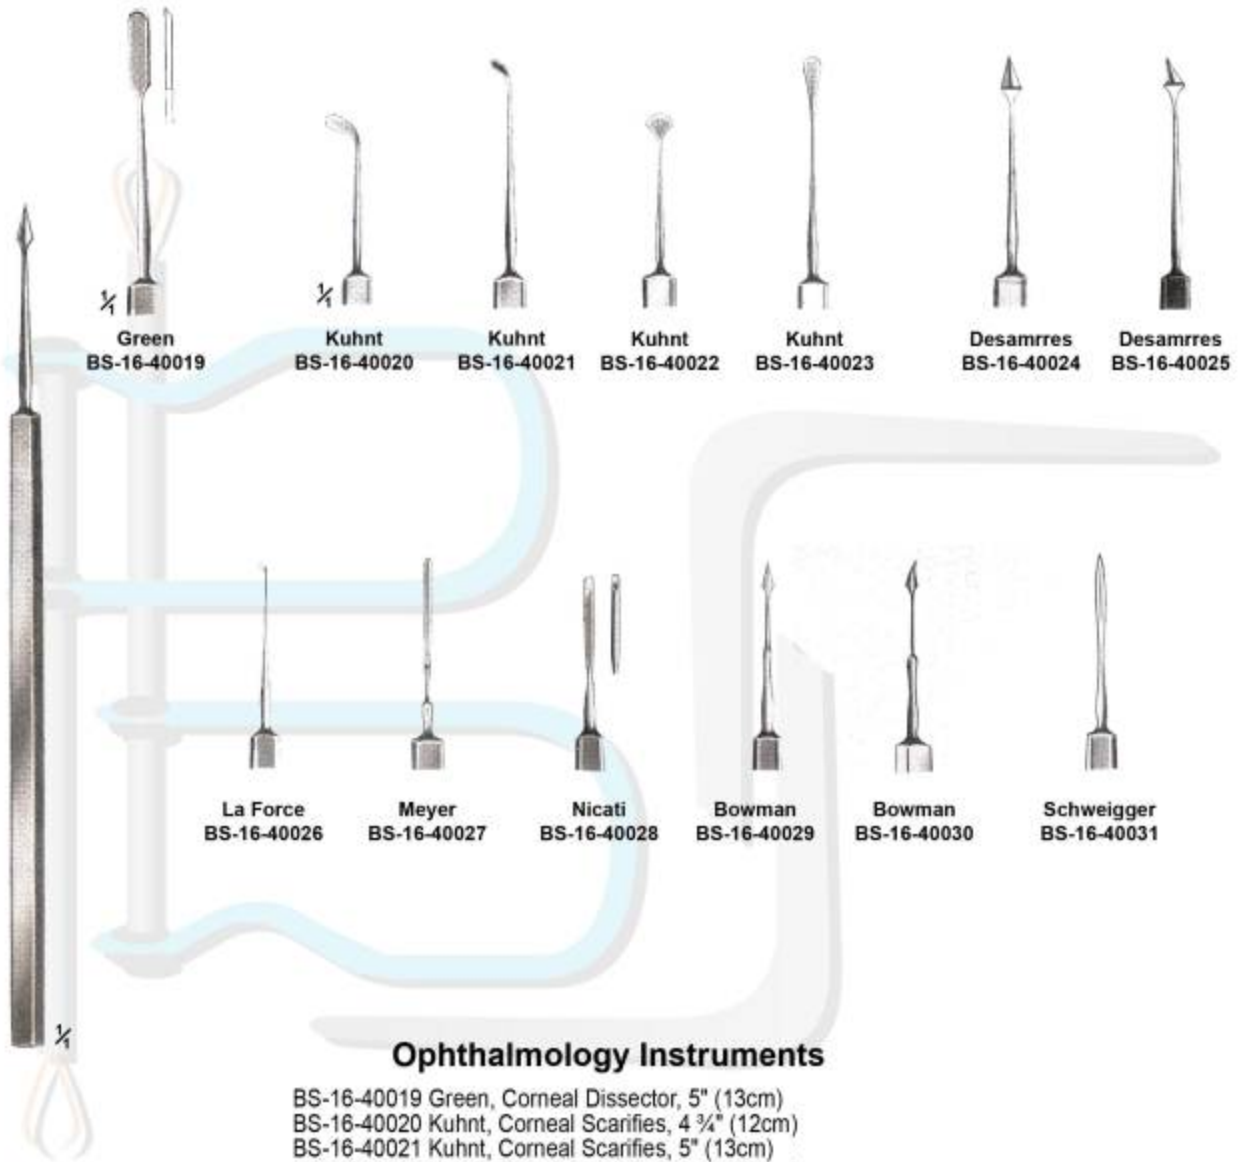

### Ophthalmology Instruments

- BS-16-40001 Fink, Retractor, 5" (13cm)
- BS-16-40002 Knap-Rollet, Retractor, 5" (13cm)
- BS-16-40003 Knap-Rollet, Retractor, 5" (13cm)
- BS-16-40004 Knap-Rollet, Retractor, 5" (13cm)
- BS-16-40005 Axenfeld, Retractor, sharp, 5 1/2" (14cm)
- BS-16-40006 Axenfeld, Retractor, blunt, 5 1/2" (14cm)
- BS-16-40007 Axenfeld, Retractor, sharp, 5 1/2" (14cm)
- BS-16-40008 Axenfeld, Retractor, blunt, 5 1/2" (14cm)
- BS-16-40009 Stevens, Lens Hook, 5 1/2" (14cm)
- BS-16-40010 Stevens, Strabismus Hook, 5 1/2" (14cm)
- BS-16-40011 Jameson, Strabismus Hook, 5" (13cm)
- BS-16-40012 Graefe, Strabismus Hook, 5" (13cm)
- BS-16-40013 Graefe, Strabismus Hook, 5 1/2" (14cm)
- BS-16-40014 Graefe, Strabismus Hook, 6" (15cm)
- BS-16-40015 Jaeger, Muscle Hook, 5" (13cm)
- BS-16-40016 Jaeger, Muscle Hook, 5" (13cm)
- BS-16-40017 Arruga, Extraction Hook, 5 1/4" (13.5cm)
- BS-16-40018 Arruga, Extraction Hook, 5 1/4" (13.5cm)

BS-16-40073 Knapp-Clark, Eye Specula, 3 1/4" (8cm)  
 BS-16-40074 Weiss, Eye Specula, for children, 2 3/4" (7cm)  
 BS-16-40075 Weiss, Eye Specula, for adults, 3 1/2" (8cm)  
 BS-16-40076 Weiss, Eye Specula, for children, 2 3/4" (7cm)  
 BS-16-40077 Weiss, Eye Specula, for adults, 3 1/2" (9cm)  
 BS-16-40078 Lister-Burch, Eye Specula, 3 1/4" (8cm)  
 BS-16-40079 Murdock, Eye Specula, 2" (5cm)  
 BS-16-40080 Cook, Eye Specula, for children, 1 1/2" (4cm)  
 BS-16-40081 Cook, Eye Specula, for Adults, 2" (5cm)