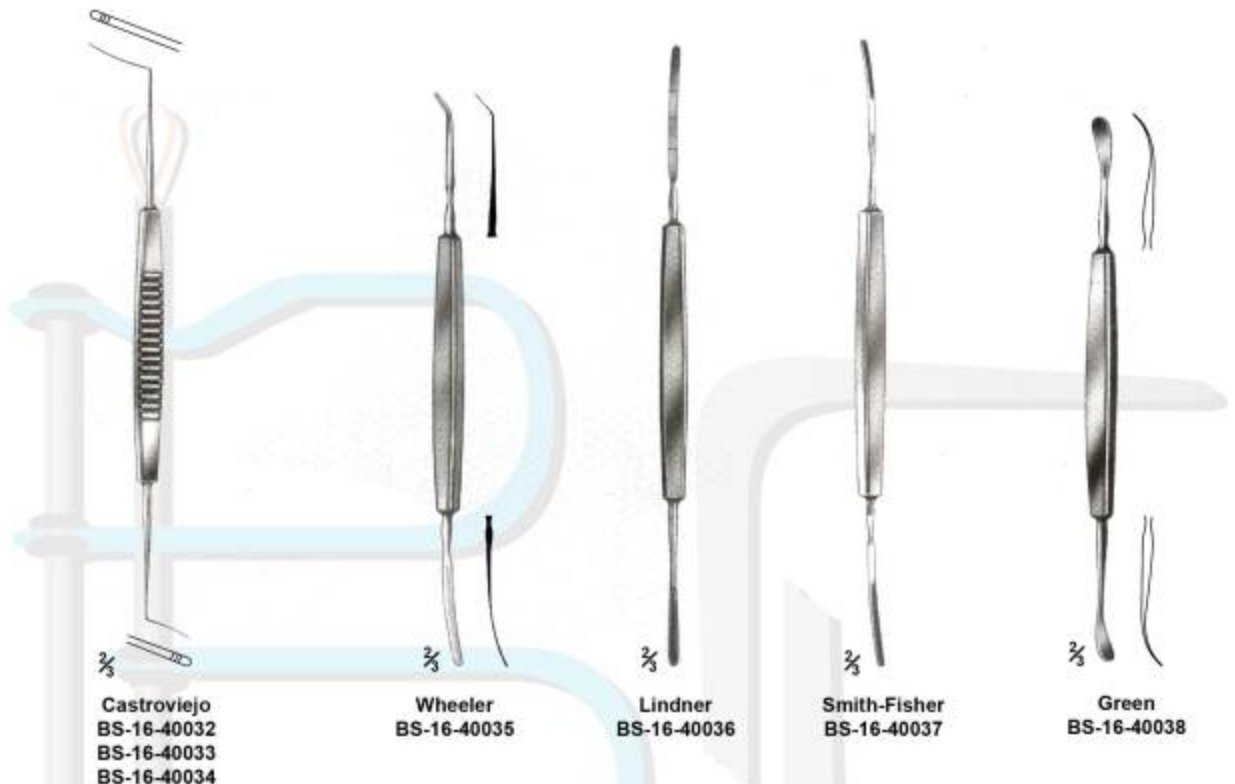

Castroviejo
BS-16-40032
BS-16-40033
BS-16-40034

Wheeler
BS-16-40035

Lindner
BS-16-40036

Smith-Fisher
BS-16-40037

Green
BS-16-40038

Ophthalmology Instruments

BS-16-40032 Castroviejo, Iris Spatula, 0.50mm, 5 1/2" (14cm)
BS-16-40033 Castroviejo, Iris Spatula, 0.75mm, 5 1/2" (14cm)
BS-16-40034 Castroviejo, Iris Spatula, 1.00mm, 5 1/2" (14cm)

BS-16-40035 Wheeler, Iris Spatula, 4 3/4" (12cm)
BS-16-40036 Lidner, Iris Spatula, 5" (13cm)
BS-16-40037 Smith-Fisher, Iris Spatula, 4 3/4" (12cm)
BS-16-40038 Green, Iris Spatula, 4 3/4" (12cm)

BS-16-40039 Graefe, Cystotomes, 5" (13cm)
BS-16-40040 Graefe, Cystotomes, 5" (13cm)
BS-16-40041 Graefe, Cystotomes, 5" (13cm)
BS-16-40042 Becker, Cystotomes, flexible 5" (13cm)