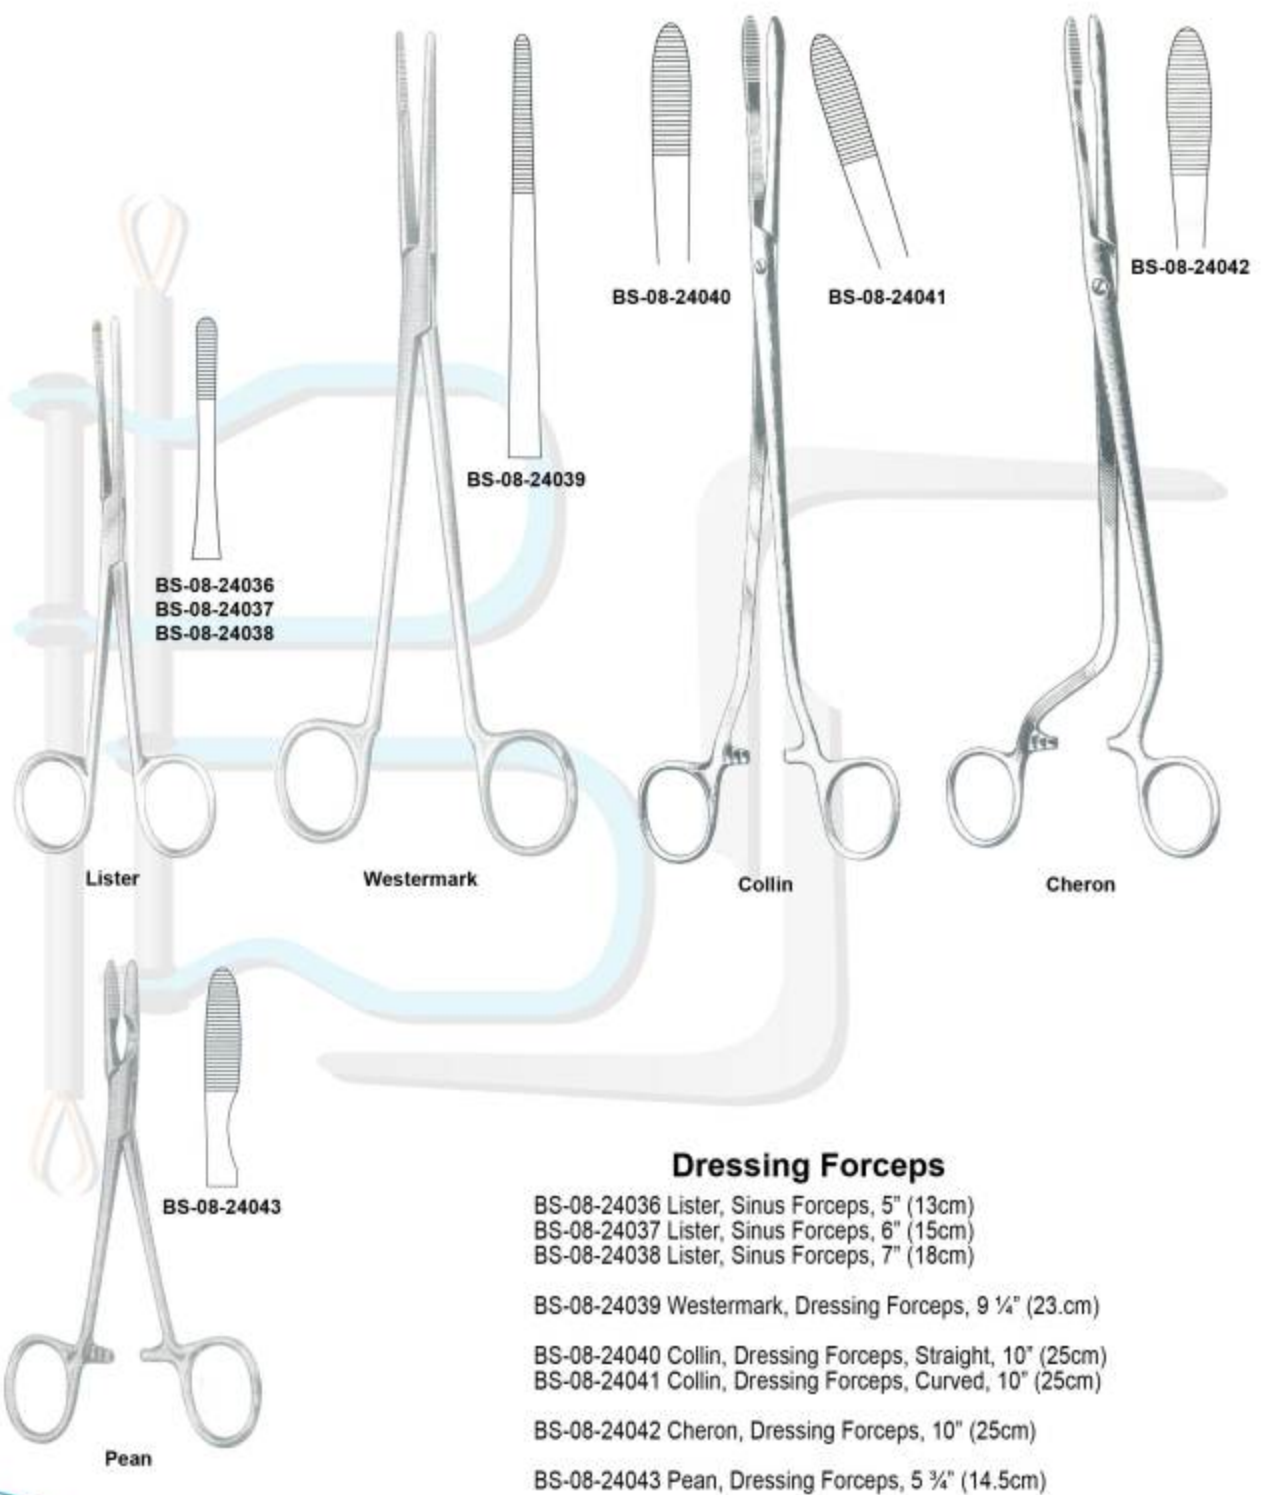

## Dressing Forceps

BS-08-24024 Groos, Dressing Forceps, Straight, 8" (20cm)  
BS-08-24025 Groos, Dressing Forceps, Curved, 8" (20cm)

BS-08-24026 Groos, Dressing Forceps, Straight, 8" (20cm)  
BS-08-24027 Groos, Dressing Forceps, Curved, 8" (20cm)

BS-08-24028 Groos Maier, Dressing Forceps, Straight, 8" (20cm)  
BS-08-24029 Groos, Maier, Dressing Forceps, Straight, 10" (25cm)

BS-08-24030 Groos Maier, Dressing Forceps, Curved, 8" (20cm)  
BS-08-24031 Groos Maier, Dressing Forceps, Curved, 10" (25cm)

Lister

Westermark

Collin

Cheron

Pean

Dressing Forceps

- BS-08-24036 Lister, Sinus Forceps, 5" (13cm)
- BS-08-24037 Lister, Sinus Forceps, 6" (15cm)
- BS-08-24038 Lister, Sinus Forceps, 7" (18cm)
- BS-08-24039 Westermark, Dressing Forceps, 9 1/4" (23. cm)
- BS-08-24040 Collin, Dressing Forceps, Straight, 10" (25cm)
- BS-08-24041 Collin, Dressing Forceps, Curved, 10" (25cm)
- BS-08-24042 Cheron, Dressing Forceps, 10" (25cm)
- BS-08-24043 Pean, Dressing Forceps, 5 3/4" (14.5cm)

### Towel Forceps

- BS-08-24048 Jones, Towel Forceps, 3 1/2" (9cm)
- BS-08-24049 Schaedel, Towel Forceps, 3 1/2" (9cm)
- BS-08-24050 Doyen, Towel Forceps, 7" (18cm)
- BS-08-24051 Lane, Towel Forceps, 6" (15cm)
- BS-08-24052 Lane, Towel Forceps, 8" (20cm)
- BS-08-24053 Backhaus, Towel Forceps, 3 1/2" (9cm)
- BS-08-24054 Backhaus, Towel Forceps, 4 1/2" (11cm)
- BS-08-24055 Backhaus, Towel Forceps, 5" (13cm)
- BS-08-24056 Backhaus, Towel Forceps, 6" (15cm)
- BS-08-24057 Roder, Towel Forceps, 5" (13cm)
- BS-08-24058 Roder, Towel Forceps, 6" (15cm)
- BS-08-24059 Loran, Towel Forceps, 4" (10cm)
- BS-08-24060 Loran, Towel Forceps, 5" (13cm)
- BS-08-24061 Peers, Towel Forceps, 5 1/2" (14.5cm)