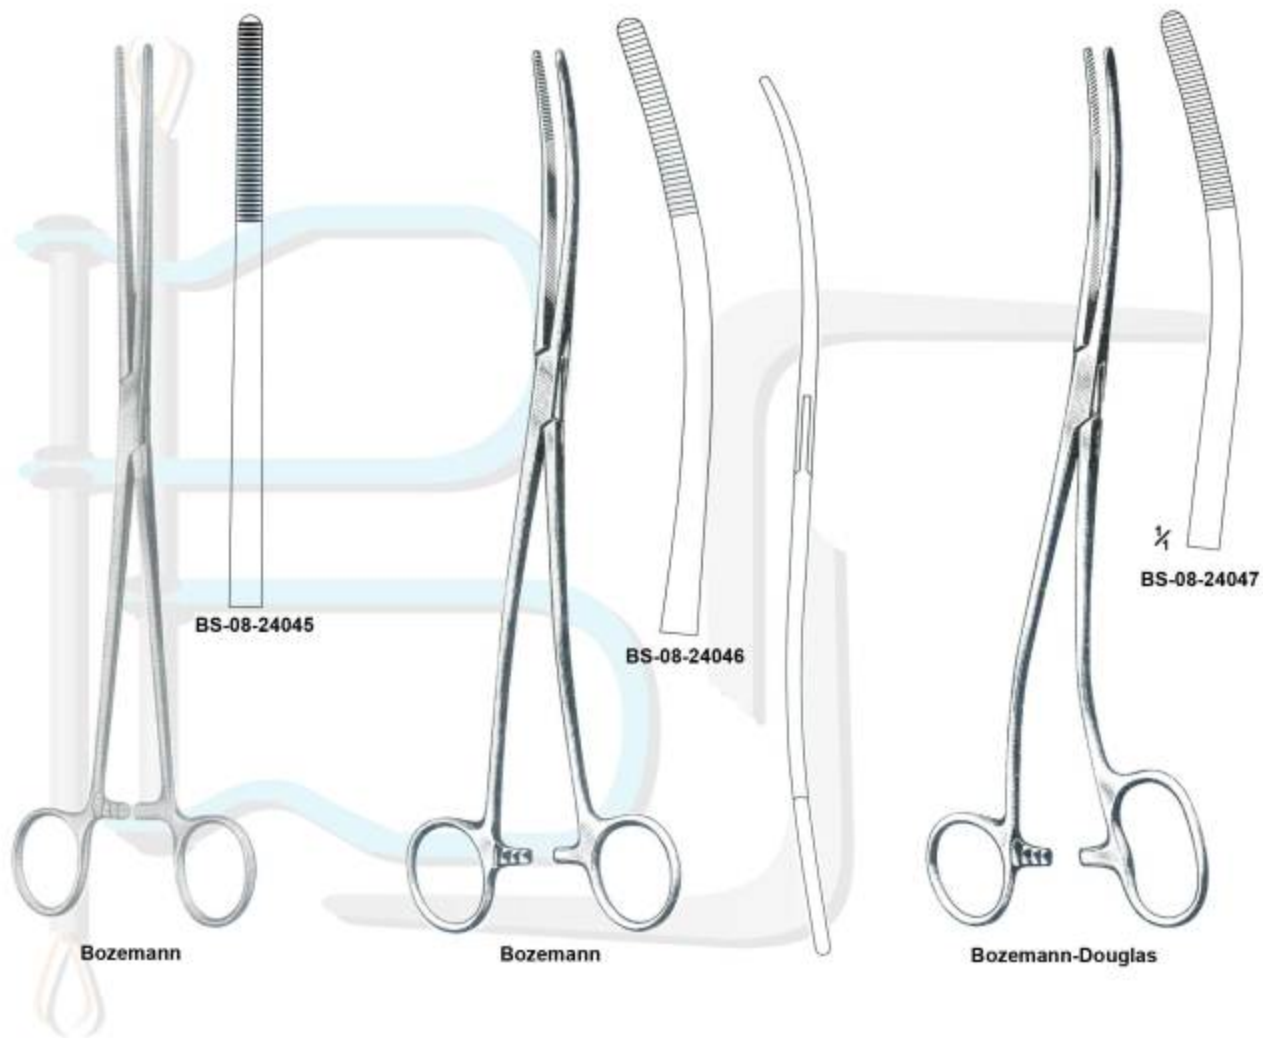

BS-08-24028 Groos Maier, Dressing Forceps, Straight, 8" (20cm)  
BS-08-24029 Groos, Maier, Dressing Forceps, Straight, 10" (25cm)

BS-08-24030 Groos Maier, Dressing Forceps, Curved, 8" (20cm)  
BS-08-24031 Groos Maier, Dressing Forceps, Curved, 10" (25cm)

BS-08-24032 Groos Maier, Dressing Forceps, Straight, 8" (20cm)  
BS-08-24033 Groos Maier, Dressing Forceps, Straight, 10" (25cm)

BS-08-24034 Groos Maier, Dressing Forceps, Curved, 8" (20cm)  
BS-08-24035 Groos Maier, Dressing Forceps, Curved, 10" (25cm)

Lister

Westermark

Collin

Cheron

Pean

Dressing Forceps

- BS-08-24036 Lister, Sinus Forceps, 5" (13cm)
- BS-08-24037 Lister, Sinus Forceps, 6" (15cm)
- BS-08-24038 Lister, Sinus Forceps, 7" (18cm)
- BS-08-24039 Westermark, Dressing Forceps, 9 1/4" (23. cm)
- BS-08-24040 Collin, Dressing Forceps, Straight, 10" (25cm)
- BS-08-24041 Collin, Dressing Forceps, Curved, 10" (25cm)
- BS-08-24042 Cheron, Dressing Forceps, 10" (25cm)
- BS-08-24043 Pean, Dressing Forceps, 5 3/4" (14.5cm)

### Dressing Forceps

- BS-08-24045 Bozemann, Dressing Forceps, 10 1/4" (26cm)
- BS-08-24046 Bozemann, Dressing Forceps, 10 1/4" (26cm)
- BS-08-24047 Bozemann, Douglas, Dressing Forceps, 10 1/4" (26cm)

Jones  
BS-08-24048