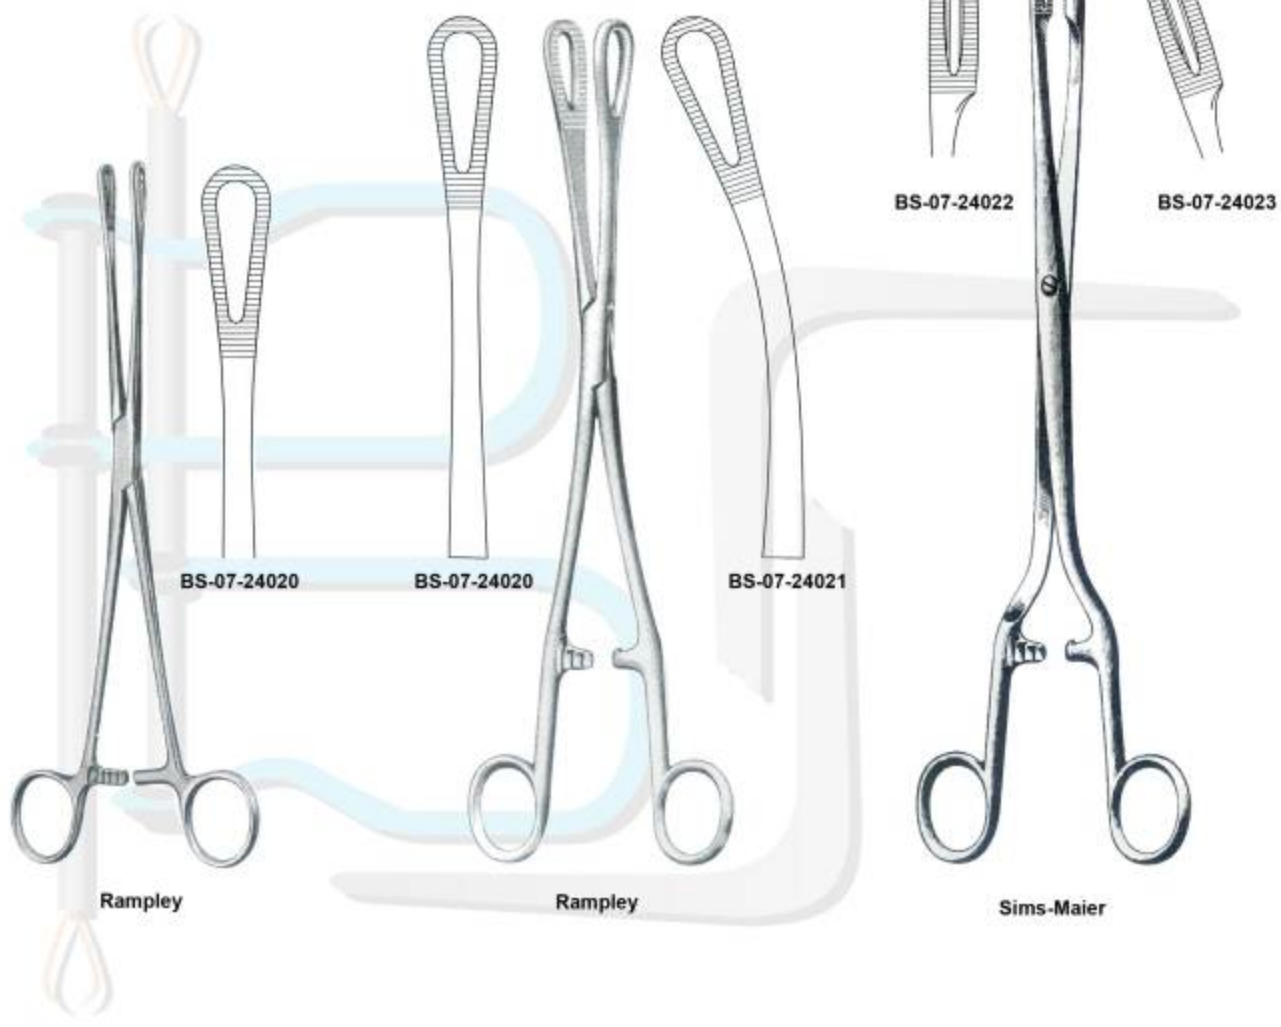

Dressing Forceps

- BS-07-24019 Rampley, Dressing Forceps, 7" (18cm)
- BS-07-24020 Rampley, Dressing Forceps, Straight 10" (25cm)
- BS-07-24021 Rampley, Dressing Forceps, curved, 10" (25cm)
- BS-07-24022 Sims-Maier, Dressing Forceps, Straight 11" (28cm)
- BS-07-24023 Sims-Maier, Dressing Forceps, Curved 11" (28cm)